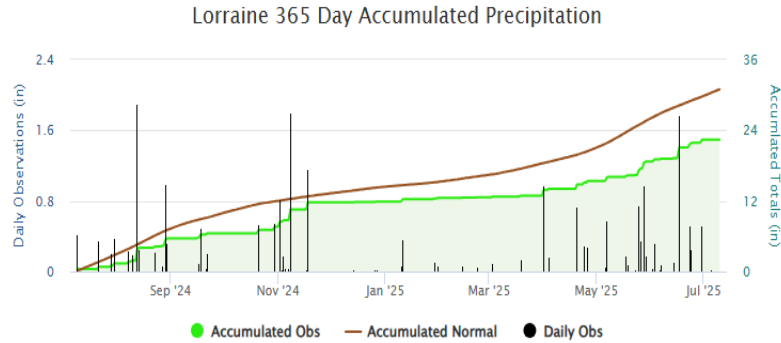

Lorraine, Kansas Dryland Winter Wheat Variety Trial, 2024-2025

Private farm, Lorraine, Ellsworth County, 38.5508238, -98.36225348

Planted 10/4/2024
 Previous crop wheat
 Primary tillage minimum-till
 Irrigation none
 Harvested 6/21/2025
 Soil texture silt clay loam
 OM % 1.7
 pH 5.8

The Lorraine dryland trial had favorable conditions for spring growth, tillering, and grain fill, with cooler-than-normal temperatures and timely rains. (photo 3/26)

BRAND	NAME	YIELD (bu/a)	PAVG (%)	TW (lb/bu)	MOIST (%)
AgriPro	AP Bigfoot	110.3	108.1	57.8	10.0
AgriPro	AP Prolific	93.5	91.6	56.3	9.2
AgriPro	AP Sunbird	113.0	110.7	57.2	10.1
AgriPro	AP24 AX	107.4	105.3	56.7	9.8
KWA	KS Ahearn	90.3	88.5	55.2	8.8
KWA	KS Bill Snyder	114.9	112.6	59.3	10.8
KWA	KS Mako	94.2	92.4	58.2	10.1
KWA	KS Providence	93.0	91.2	57.2	9.8
Limagrain	LCS Atomic AX	106.9	104.6	56.8	9.7
Limagrain	LCS Helix AX	101.9	99.8	58.0	10.3
Limagrain	LCS Radar	93.0	91.1	56.6	9.2
Limagrain	LCS Runner	101.8	99.8	57.2	9.9
Limagrain	LCS Steel AX	100.0	98.0	57.9	10.5
Limagrain	LCS Warbird AX	101.8	99.7	57.3	9.9
OGI	Doublestop CL+	92.0	90.2	60.4	11.3
OGI	High Cotton	100.1	98.1	57.6	9.6
OGI	Showdown	101.7	99.7	56.9	9.8
PlainsGold	Canvas	100.5	98.5	57.6	10.2
PlainsGold	CO19410R	106.7	104.6	58.4	10.4
PlainsGold	CO19DO87R	113.0	110.8	55.2	8.7
PlainsGold	Crescent AX	108.7	106.5	57.8	10.3
PlainsGold	Kivari AX	106.7	104.6	56.7	9.7
PlainsGold	Sheridan	104.8	102.8	58.1	10.7
Polansky	Golden Hawk	98.8	96.8	57.2	9.7
Polansky	Rockstar	97.8	95.9	56.4	9.4
WestBred	WB4401	105.9	103.8	56.8	9.9

BRAND	NAME	YIELD (bu/a)	PAVG (%)	TW (lb/bu)	MOIST (%)
WestBred	WB4445CLP	106.0	103.9	57.7	10.1
WestBred	WB4699	96.2	94.3	55.2	8.4
WestBred	WB4422	90.7	88.9	58.4	10.4
Phillips	PS Elevate	102.8	100.8	57.5	10.0
	Average	102.1	100.1	57.3	9.9
	CV (%)	8.7	8.7	0.5	0.4
	LSD (0.05)	7.3	7.1	1.1	0.6
	Heritability	0.7	--	--	--

Yields must differ by more than the LSD value to be considered statistically different.

Top LSD group in bold.